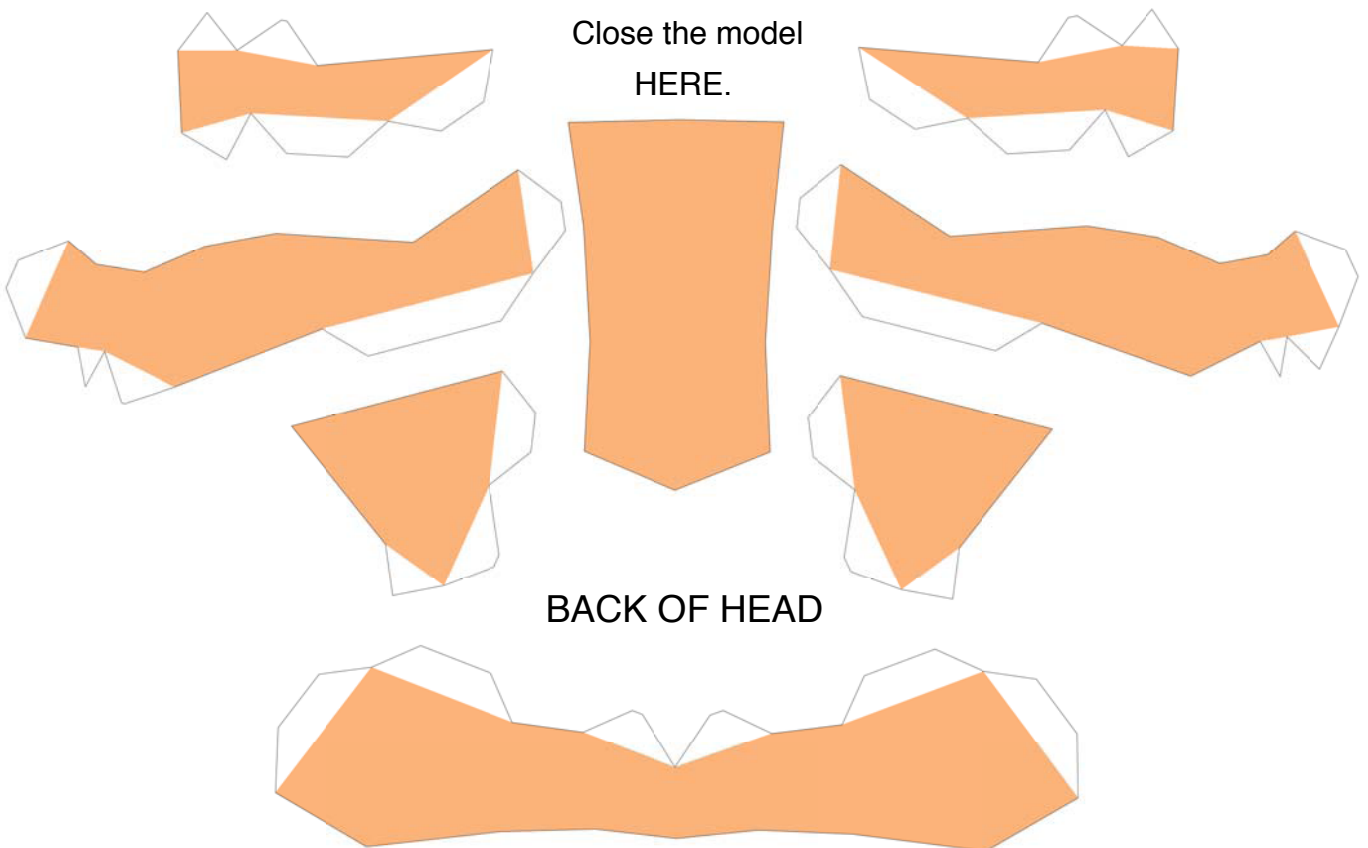

RIGHT EYEBROW

LEFT EYEBROW

RIGHT EYE

LEFT EYE

MUSTACHE

MOUTH GOES  
HERE

FACE

# HAT REAR

RIGHT SIDEBURN

LEFT SIDEBURN

### HAIR

NUMBERED SEQUENTIALLY FROM  
MARIO'S LEFT EAR

1

6

2

5

3

4