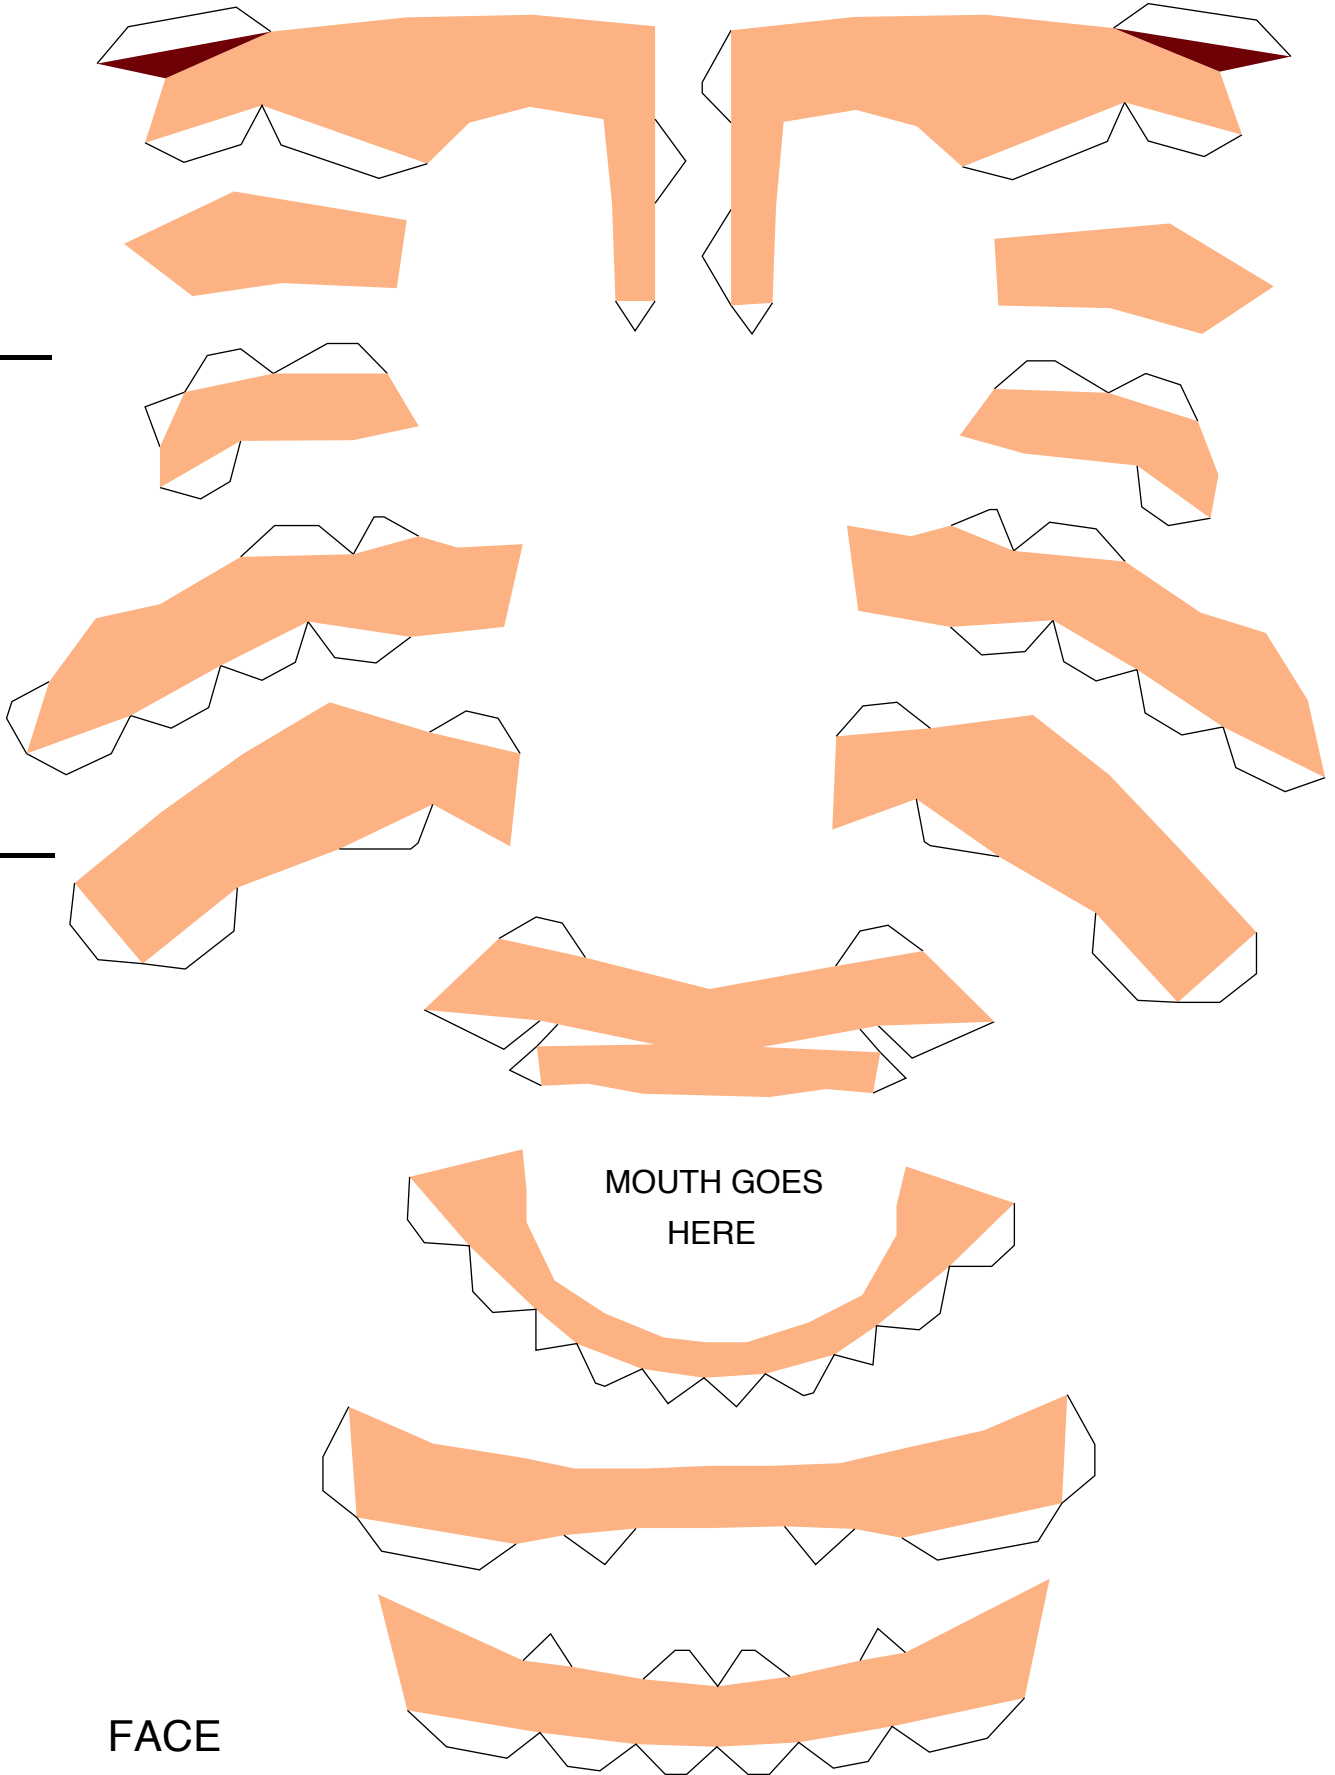

RIGHT EYEBROW

LEFT EYEBROW

RIGHT EYE

LEFT EYE

MUSTACHE

MOUTH GOES  
HERE

FACE

# HAT REAR

RIGHT SIDEBURN

LEFT SIDEBURN

### HAIR

NUMBERED SEQUENTIALLY FROM  
MARIO'S LEFT EAR

1

6

2

5

3

4

HAT FRONT

back

HAT TOP

front

RIGHT EYE  
SOCKET

LEFT EYE  
SOCKET

NOSE

MOUTH