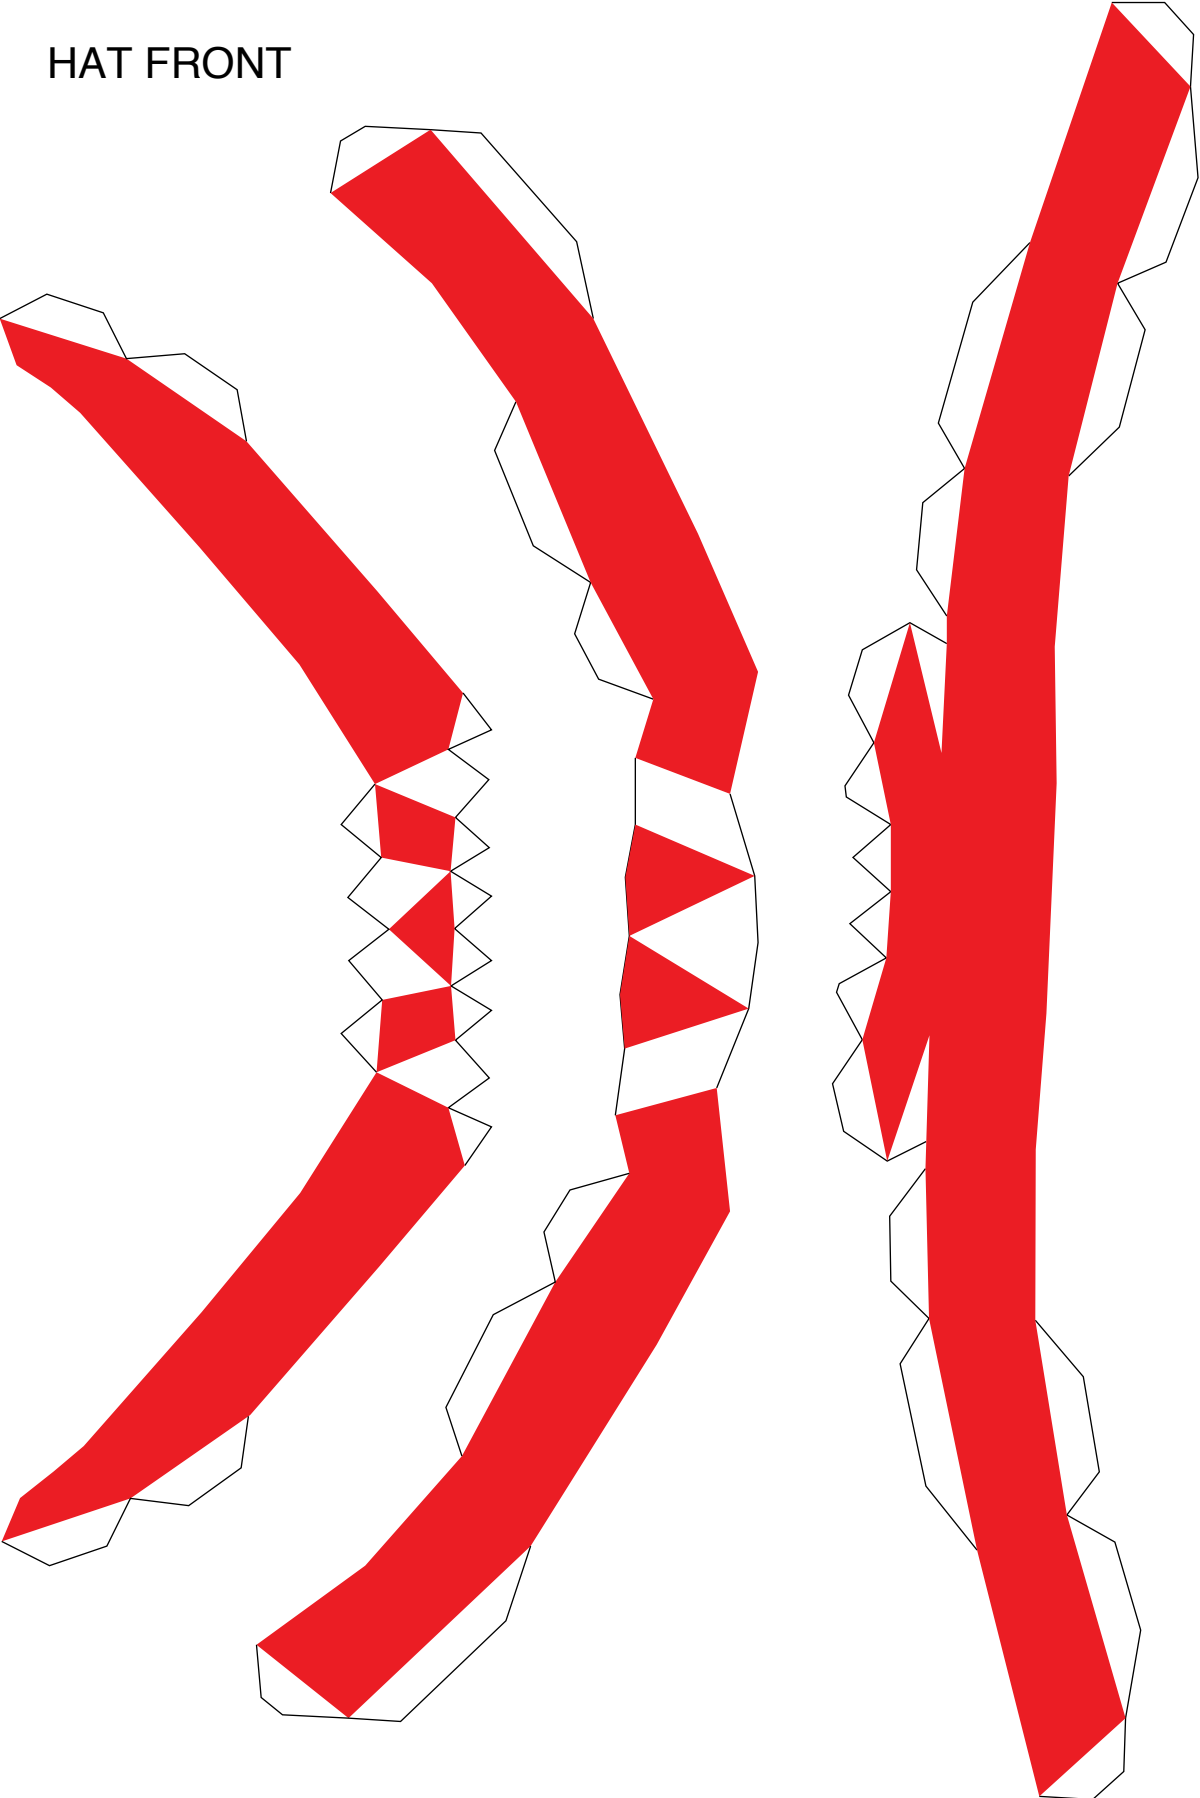

RIGHT EYEBROW

LEFT EYEBROW

RIGHT EYE

LEFT EYE

MUSTACHE

MOUTH GOES  
HERE

FACE

# HAT REAR

RIGHT SIDEBURN

LEFT SIDEBURN

### HAIR

NUMBERED SEQUENTIALLY FROM  
MARIO'S LEFT EAR

1

6

2

5

3

4

HAT FRONT

back

HAT TOP

front

RIGHT EYE  
SOCKET

LEFT EYE  
SOCKET

NOSE

MOUTH